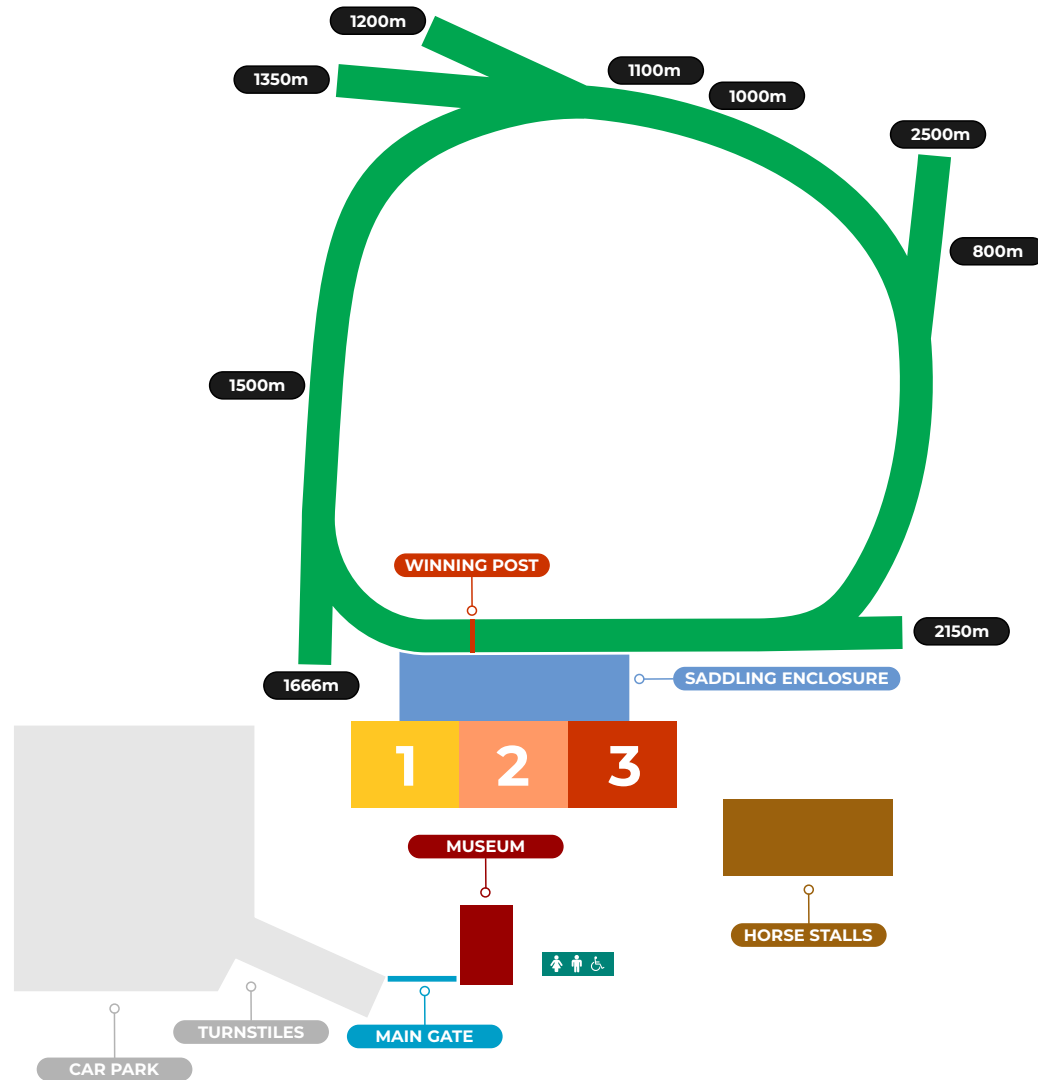

BRISBANE ROAD

- 1** GRANGE LOUNGE
MEMBERS LOUNGE
- 2** EYE LINER LOUNGE
THOROUGHBREDS SPORTS BAR
THE BARN RESTAURANT
BARN BREW
GRANDSTAND
- 3** UPPER VIEWING TERRACE
LOWER VIEWING TERRACE